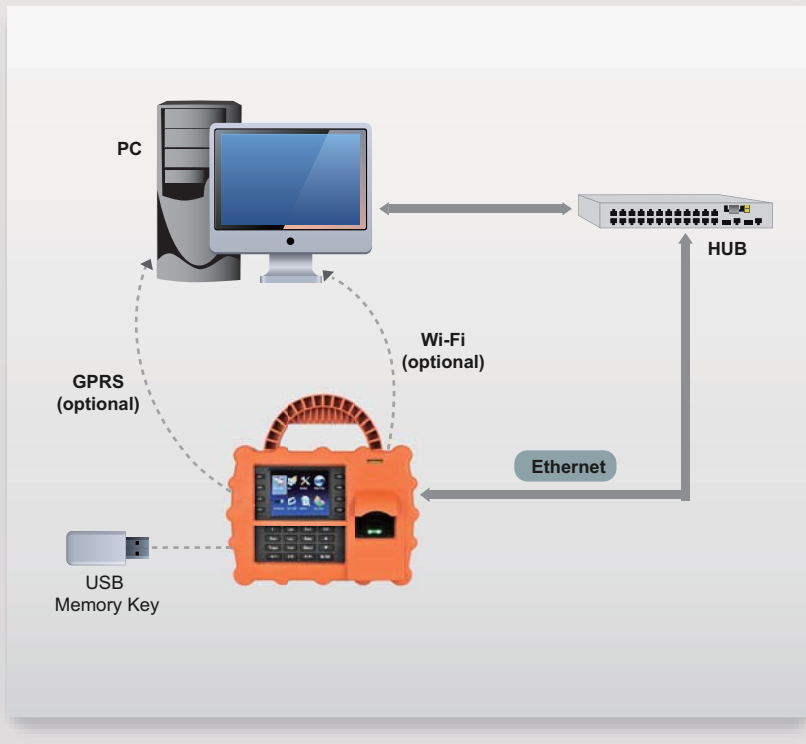

S922

**Waterproof, Dustproof
and Shockproof Portable
Fingerprint Time Attendance Terminal**

Introduction

The S922 is a unique portable fingerprint time attendance terminal with a rubber coating. It is specifically designed for off-site time management, such as construction sites, logistic industries, large farms, and the mining industry. Adopting a rubber coating process, its waterproof and dustproof efficacy reached an IP65 protection grade. There is a handle at the top of the rubber coating, which enables users to carry it easily. Above all, the S922 is shockproof (1m above the ground) due to its unique rubber coating.

TCP/IP and USB-host are standard communication modes. It also has options for GPRS, Wi-Fi and 3G (WCDMA) connectivity, which makes data management extremely convenient. The S922 can be used in multiple authentications that support fingerprint, Proximity card or Mifare card.

Features:

- * Built-in 7600 mAh battery powered 28 hours of standby time, 16 hours of operation time
- * Communication via TCP/IP, USB-host and optional with GPRS, Wi-Fi and 3G (WCDMA)
- * IP65 rated waterproof and dustproof protection grade
- * Shockproof (1m above the ground)
- * Rubber coated protection
- * Convenient carry case design

Configuration:

Specifications:

Fingerprint Capacity	5,000 (Standard) / 10,000 (Optional)
Card Capacity	30,000 (Optional)
Transaction Capacity	200,000
Fingerprint Sensor	ZK Optical Sensor
Algorithm Version	ZK Finger VX10.0
Communication	TCP/IP, USB-host; Optional with GPRS, Wi-Fi, and 3G (WCDMA)
Standard Functions	ADMS, Work-code, DST, Scheduled-bell, Self-Service Query, Automatic Status Switch, T9 Input, Photo-ID, 9 Digit User ID, Short Message.
Optional Functions	Proximity card or Mifare card
Protection Grade	IP65
Display	3.5-inch TFT Screen
Power Supply	12V 3A DC; Built-in Backup 7600 mAh Battery
Operating Temperature	0°C - 45 °C
Operating Humidity	20%-80%
Dimension	225 * 235 * 125 (mm) H*W*D